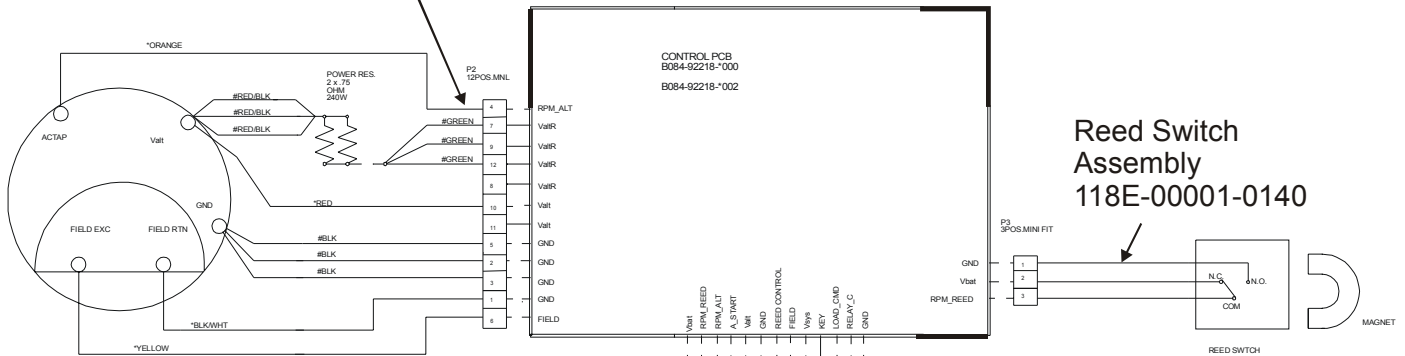

UPPER ARM/HEART RATE ASSEMBLY

S/N XTG100000 and UP

CABLES

S/N XTG10000 and UP

Power Control Board Cable  
AK61-00135-0000

Main Cable  
AK61-00136-0000

HR Console Cable  
AK61-00052-0002

Polar Cable  
AK36-00021-0003